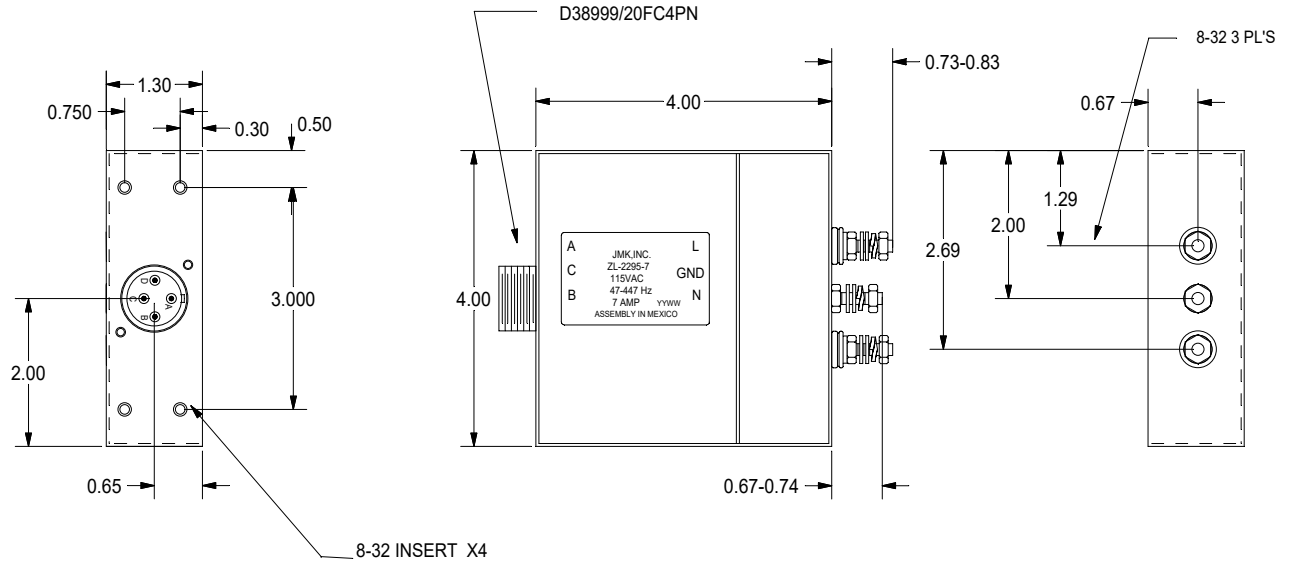

OPERATING VOLTAGE: 115 VAC  
 OPERATING FREQUENCY: 47 - 447 Hz  
 CURRENT: 7 AMP MAX.

SCALE	APPROVED BY
DATE 1/14/16	DRWN BY JFM
	REV DATE 5/18/16
<b>SPECIFICATION</b>	
REVISION <b>B</b>	
TOLERANCE .XX = .02 .XXX = .005	DRAWING NO. <b>ZL-2295-7</b>
DIM: INCHES (mm)	