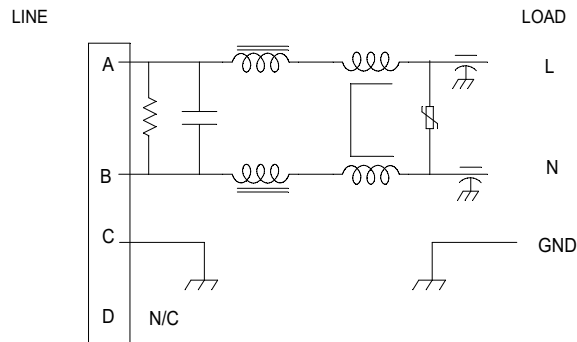

OPERATING VOLTAGE: 115 VAC  
 OPERATING FREQUENCY: 47 - 447 Hz  
 CURRENT: 7 AMP MAX.

SCALE	APPROVED BY
DATE 1/14/16	DRWN BY JFM
	REV DATE 5/18/16
<b>SPECIFICATION</b>	
REVISION <b>B</b>	
TOLERANCE .XX = .02 .XXX = .005	DRAWING NO. <b>ZL-2295-7</b>
DIM: INCHES (mm)	