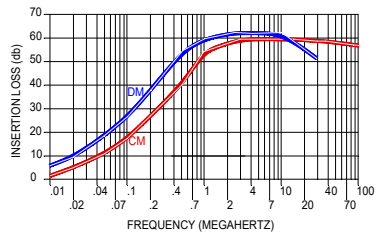

OPERATING VOLTAGE: 115 VAC  
 OPERATING FREQUENCY: 47 - 447 Hz  
 CURRENT: 7 AMP MAX.

SCALE	APPROVED BY
DATE 1/14/16	DRWN BY JFM
	REV DATE 5/18/16
<b>SPECIFICATION</b>	
REVISION <b>B</b>	
TOLERANCE .XX = .02 .XXX = .005	DRAWING NO. <b>ZL-2295-7</b>
DIM: INCHES (mm)	