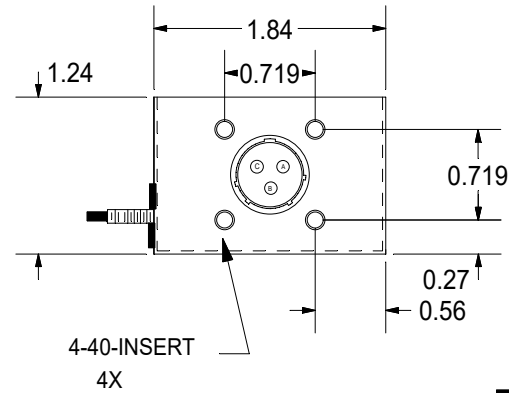

CURRENT: 5 AMP MAX.
VOLTAGE: 28 VDC

2X#20 TEFLON BLACK
2X#20 TEFLON WHITE

D38999/20FA98PN

SCALE	APPROVED BY	DRWN BY	JFM
DATE 7/28/14		REV DATE	06/08/15
SPECIFICATION			E
TOLERANCE .XX = .02 .XXX = .005		DRAWING NO. ZF-2228-5	
DIM: INCHES (mm)			