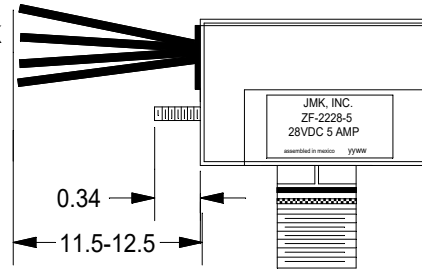

CURRENT: 5 AMP MAX.
VOLTAGE: 28 VDC

2X#20 TEFLON BLACK
2X#20 TEFLON WHITE

D38999/20FA98PN

SCALE	APPROVED BY	DRWN BY	JFM
DATE 7/28/14		REV DATE	06/08/15
SPECIFICATION			E
TOLERANCE .XX = .02 .XXX = .005		DRAWING NO. ZF-2228-5	
DIM: INCHES (mm)			