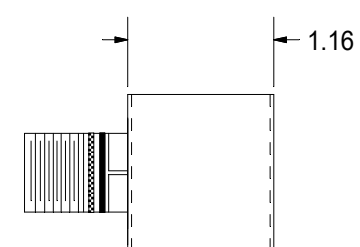

CURRENT: 5 AMP MAX.
VOLTAGE: 28 VDC

2X#20 TEFLON BLACK
2X#20 TEFLON WHITE

D38999/20FA98PN

SCALE	APPROVED BY	DRWN BY	JFM
DATE 7/28/14		REV DATE	06/08/15
SPECIFICATION			E
TOLERANCE .XX = .02 .XXX = .005		DRAWING NO. ZF-2228-5	
DIM: INCHES (mm)			