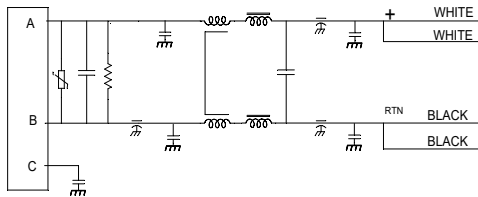

CURRENT: 5 AMP MAX.
VOLTAGE: 28 VDC

2X#20 TEFLON BLACK
2X#20 TEFLON WHITE

D38999/20FA98PN

SCALE	APPROVED BY	DRWN BY	JFM
DATE 7/28/14		REV DATE	06/08/15
SPECIFICATION			E
TOLERANCE .XX = .02 .XXX = .005		DRAWING NO. ZF-2228-5	
DIM: INCHES (mm)			