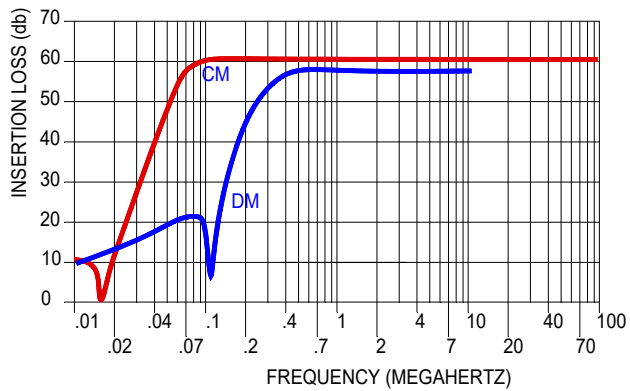

CURRENT: 5 AMP MAX.
VOLTAGE: 28 VDC

2X#20 TEFLON BLACK
2X#20 TEFLON WHITE

D38999/20FA98PN

SCALE	APPROVED BY	DRWN BY	JFM
DATE 7/28/14		REV DATE	06/08/15
SPECIFICATION			E
TOLERANCE .XX = .02 .XXX = .005		DRAWING NO. ZF-2228-5	
DIM: INCHES (mm)			