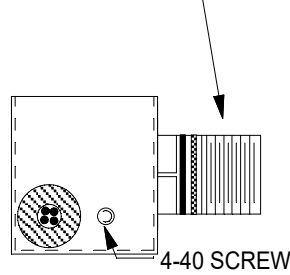

CURRENT: 5 AMP MAX.
VOLTAGE: 28 VDC

2X#20 TEFLON BLACK
2X#20 TEFLON WHITE

D38999/20FA98PN

SCALE	APPROVED BY	DRWN BY	JFM
DATE 7/28/14		REV DATE	06/08/15
SPECIFICATION			E
TOLERANCE .XX = .02 .XXX = .005		DRAWING NO. ZF-2228-5	
DIM: INCHES (mm)			